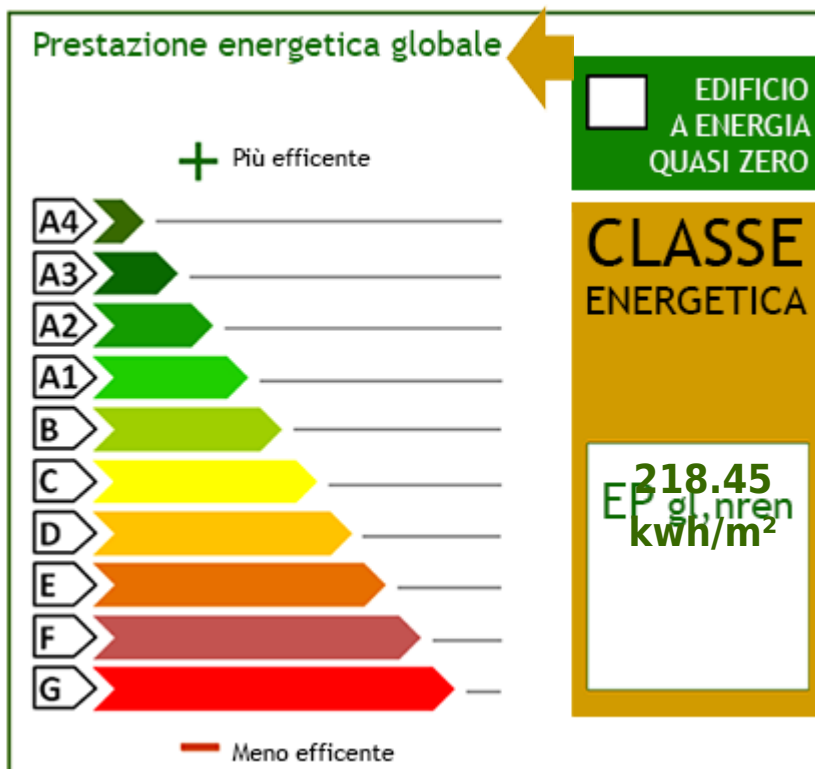

Municipal Offices