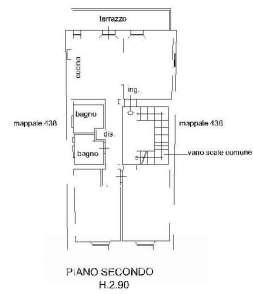

The proposed address may be nearby for privacy reasons

Property details

Code: ES519	Reason: Sale
Type: Apartment	Region: Toscana
Province: Lucca	Municipality: Viareggio
Area: Centro	Price: € 430.000
Total Square Meters: 90 square meters	Bedrooms: 2
Bathrooms: 2	Rooms: 4
: 157	: 3
: Yes	: 2020
: € 80	: Yes
: 235 meters	

Municipal Offices

PIANO SECONDO
H.2.90