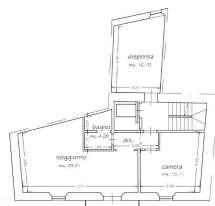

PIANO PRIMO