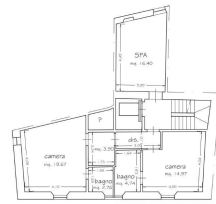

PIANO SECONDO