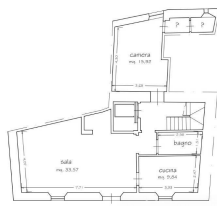

PIANO TERRA